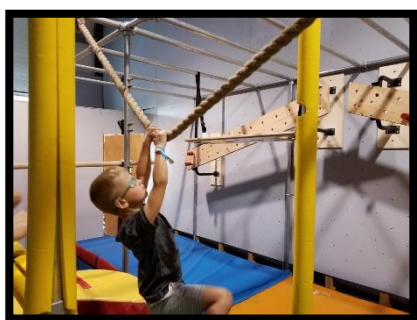

Impact Gymnastics offers...

February and April School Vacation Camps

Learn and explore in our Ninja Room...

12 and 14ft warped walls, Salmon ladder, peg board, swinging pipes, 2 trampolines, and so much more!

Flip, bounce and swing in our Gymnastics Room ...

Inflatable and games, large foam pit, zip line, ALL girls and boys gymnastics equipment, Tumble trak and more!

JOIN THE FUN!!

February 25th/26th/27th **AND** **April 28th/29th/30th**

Ages: 5 years – 14 years (Organized AND Open gym groups and activities will be age appropriate)

Full Day: 8:00 AM to 4:00 PM

Half Day: 8:00AM to 12:00PM OR 12:00PM to 4:00PM

Early and Late Care offered: 7:30AM to 5:00PM